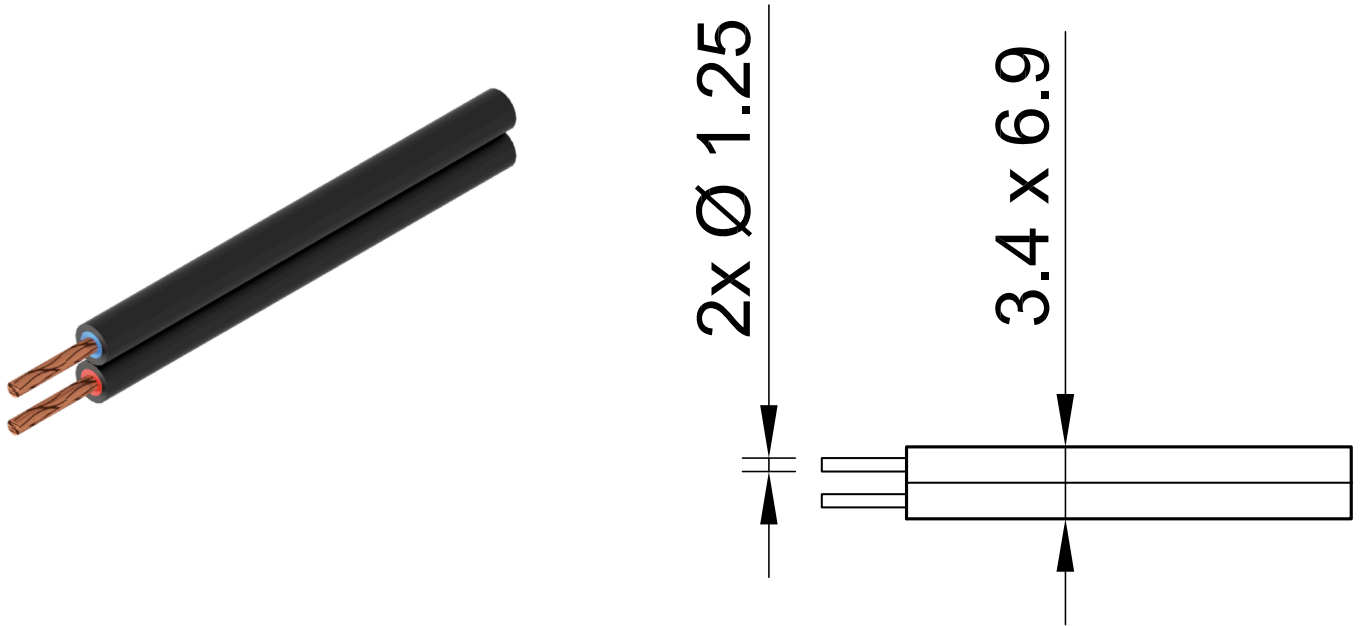

PLAST-ZW 0,75

Item number 62.7473-*

Twin wires with single insulated wires 0,75 mm² in a black jacket.

Technical data	
Rated Values	AC 1000 V, 12 A / DC 1500 V, 12 A
Standard color(s) *	21
Lead insulation	TPE
Temperature range	-30 °C ... +90 °C
Strand design (n x Ø mm)	196 x 0,07
Lead weighth	32.0 kg/km
Conductor diameter	1.25 mm
Cable diameter	3.4 mm
Insulation thickness	1.05 mm
Approvals	CE, UKCA, EAC