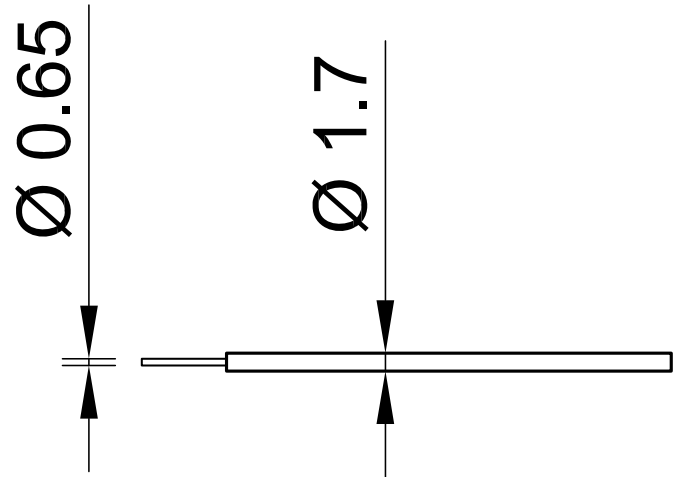

SILI-E 0,25

Item number 61.7551-*

Super flexible basic insulated stranded wire 0,25 mm².

Technical data	
Rated Values	AC 300 V, 9 A
Standard color(s) *	21 22 23 24 25 27 29
Lead insulation	SIL
Temperature range	-50 °C ... +90 °C
Strand design (n x Ø mm)	66 x 0,07
Lead weighth	4.5 kg/km
Conductor diameter	0.65 mm
Cable diameter	1.7 mm
Insulation thickness	0.5 mm
Approvals	CE, UKCA, EAC