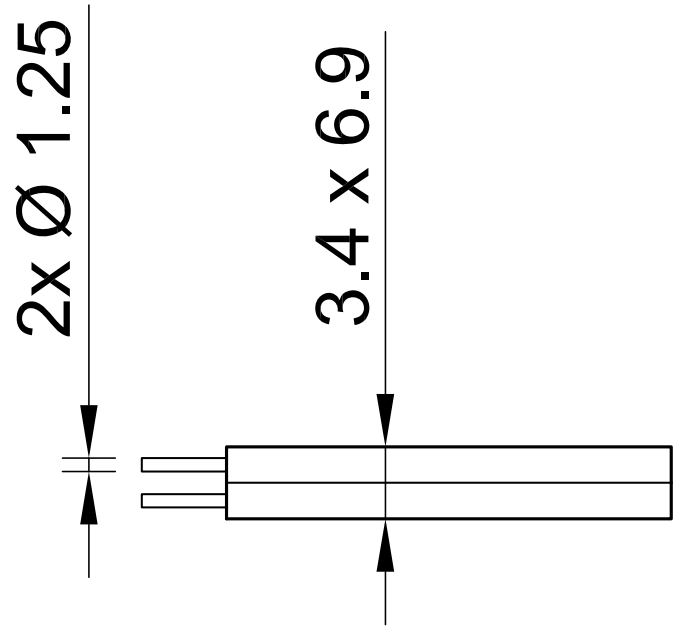

FLEXI-ZW 0,75

Item number 60.7453-*

Twin wires with single insulated wires 0,75 mm² in a black jacket.

Technical data	
Rated Values	AC 1000 V, 12 A / DC 1500 V, 12 A
Standard color(s) *	21
Lead insulation	PVC
Temperature range	-10 °C ... +70 °C
Strand design (n x Ø mm)	196 x 0,07
Lead weighth	35.0 kg/km
Conductor diameter	1.25 mm
Cable diameter	3.4 mm
Insulation thickness	1.05 mm
Approvals	CE, UKCA, EAC