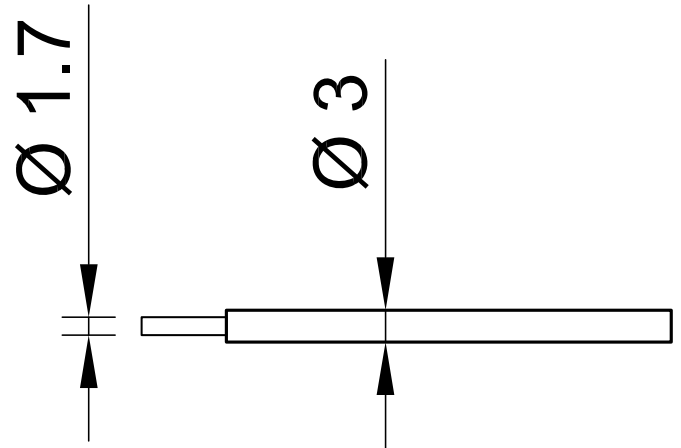

FLEXI-E 1,5

Item number 60.7010-*

Highly flexible basic insulated stranded wire 1,5 mm².

Technical data	
Rated Values	AC 750 V, 24 A
Standard color(s) *	21 22 23
Lead insulation	PVC
Temperature range	-10 °C ... +70 °C
Strand design (n x Ø mm)	392 x 0,07
Lead weight	20.0 kg/km
Conductor diameter	1.7 mm
Cable diameter	3.0 mm
Insulation thickness	0.65 mm
Approvals	CE, UKCA, EAC