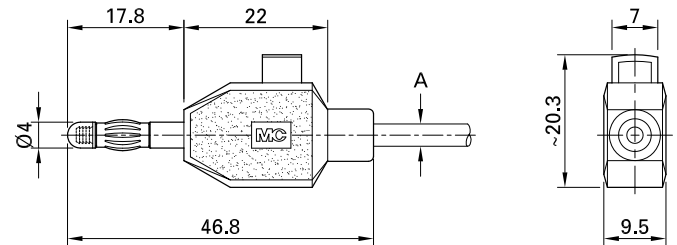

KLS4

Item number 22.3006-*

Ø 4 mm, with spring-loaded MULTILAM for clamp-connecting stranded wires. Clamp connection.

Technical data	
Diameter of plug system	4 mm
Rated Values	30 V, 10 A / 60 V, 10 A
Surface treatment electrical contact	Ni
Base material electrical contact	CuZn
Standard color(s) *	21 22
Test accessory acc. to	IEC EN 61010-031
User-Information	I 023